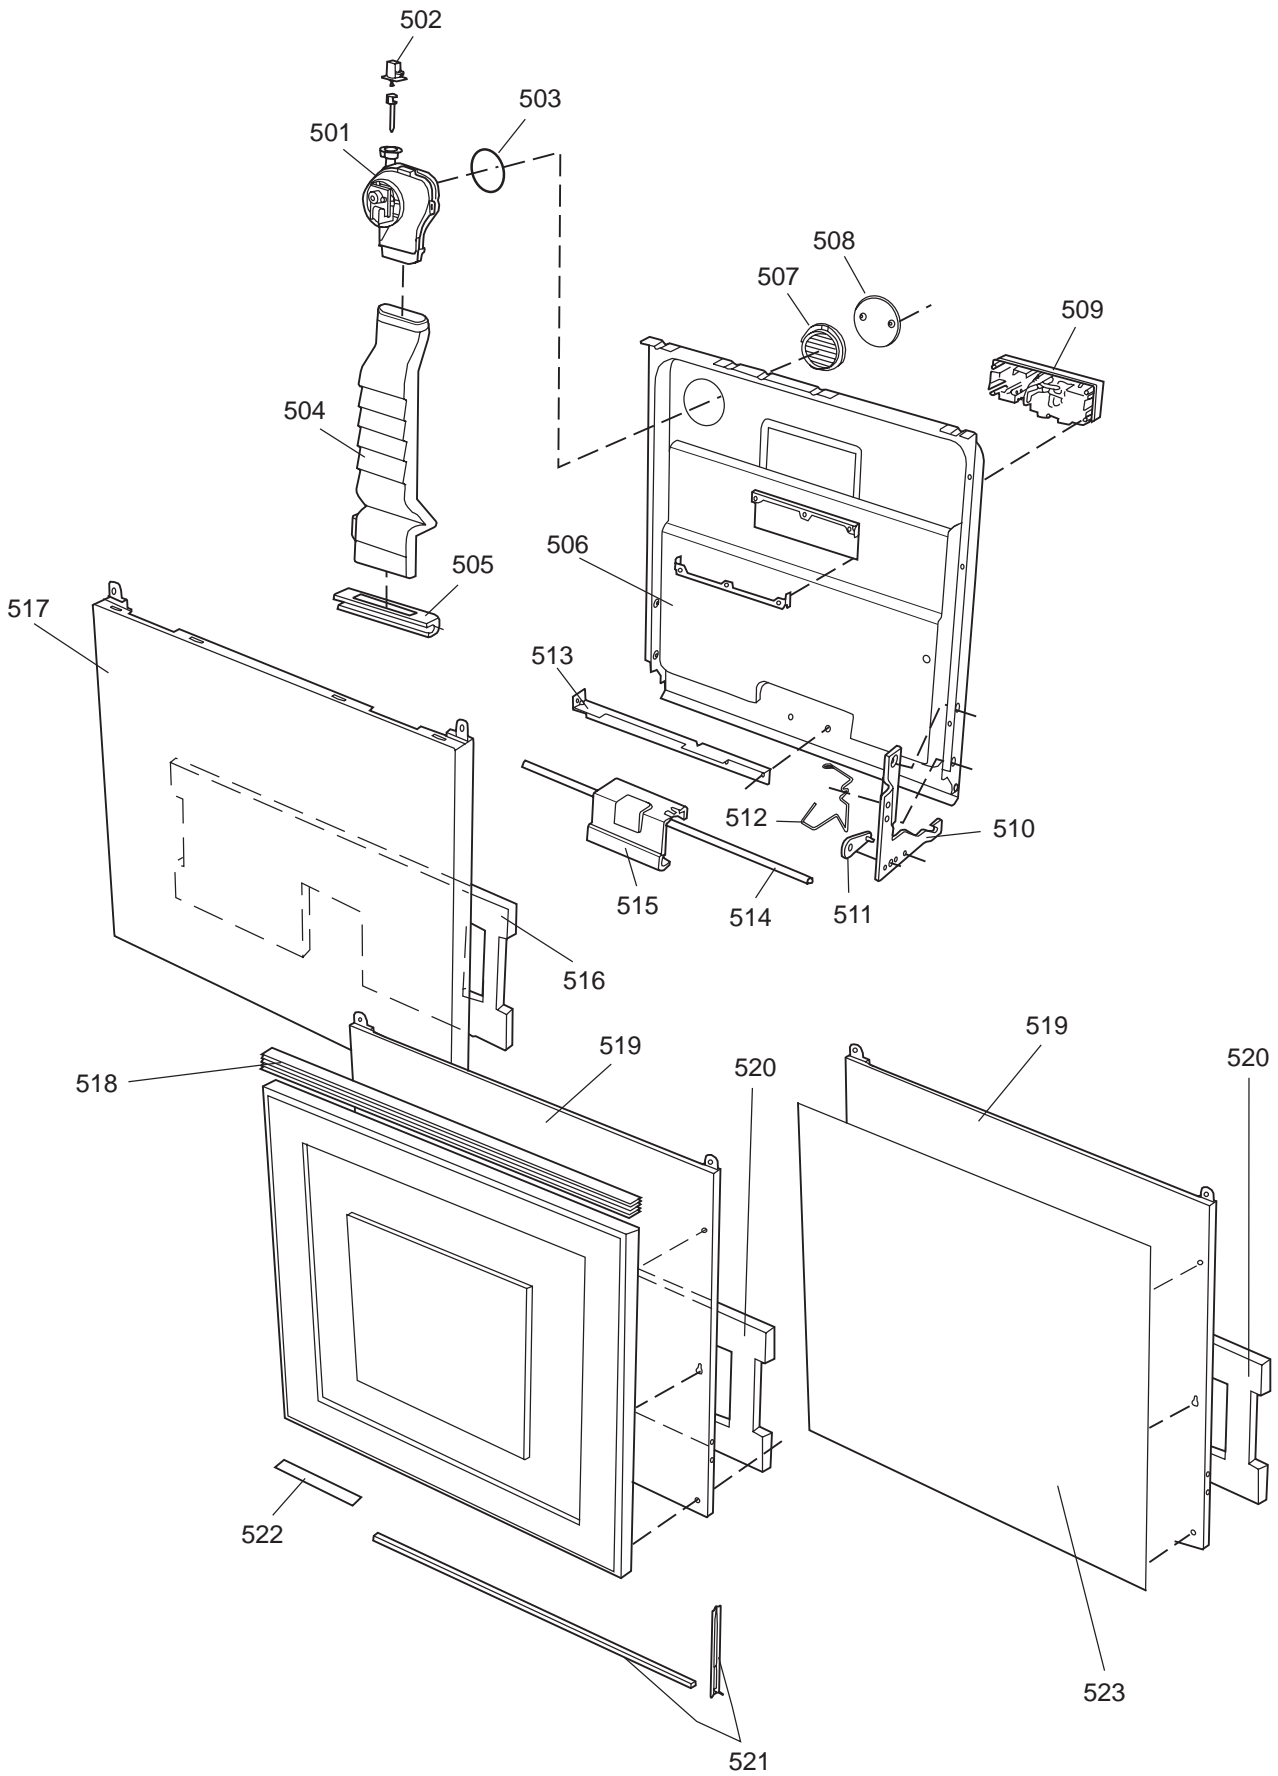

Datum
2003-03-24
Date

PANEL

CONTROL PANEL AND RELATED PARTS

Control panel and related parts

ASKO, 1375 US - SS Bi (DW952)

Pos	Spare part No.	Description	Qty	Comment
601	8057541-33	Door Handle, Black DW 05/06	1 Pcs	
602	8057545	Rotary catch, child safety '	1 Pcs	
603	8057546	SPRING, SafetyCatch 05/06 DW	1 Pcs	
604	8057544	Arm, SafetyCatch 05/06 DW	1 Pcs	
605	8057539	Bracket 4 Switch/Handle 05/0	1 Pcs	
605-a	8902085	Screw 20T for Plastic	2 Pcs	
606	8071098	Cover for Micro Switch	1 Pcs	
607	8055473	Door Switch - DW 05/06	1 Pcs	
608	8057542	Actuator, Doorswitch 05/06 D	1 Pcs	
609	8007078	Spring 02 Handle, DW	1 Pcs	
612	8070896-95	Decor Insert 1375 SS	1 Pcs	
614	8071680-69	Control Panel 05/06 DW	1 Pcs	
614	8057538-69	Cover Main Switch Black 05'	1 Pcs	
617	8057540	Bracket, program timer '05	1 Pcs	
617-a	8900944	Screw Toe Kick 20 Torx	2 Pcs	
618	8060017	Timer 05/06 DW	1 Pcs	
618-a	8900944	Screw Toe Kick 20 Torx	2 Pcs	
618-b	8901413	Lock Washer, laundry tops	2 Pcs	
619	8057941	Switch, temp hi/lo DW	2 Pcs	
624	8071416	Cable harness 1375	1 Pcs	
627	8057982-33	Push Button Black DW 13-17	2 Pcs	
628	8006970	Circlip	1 Pcs	
628	8056521	Clip Knobs - Mechanical	1 Pcs	
629	8801111-33	Knob, compl. black DW 05/06	1 Pcs	
630	8057959	DECOR STRIP KNOB ASKO DW95	1 Pcs	
690	8073096	INSTR. GENERAL D/WASHER USA	1 Pcs	
690	8071435	INSTRUCTIONS 1365-75-85 CA/US	1 Pcs	