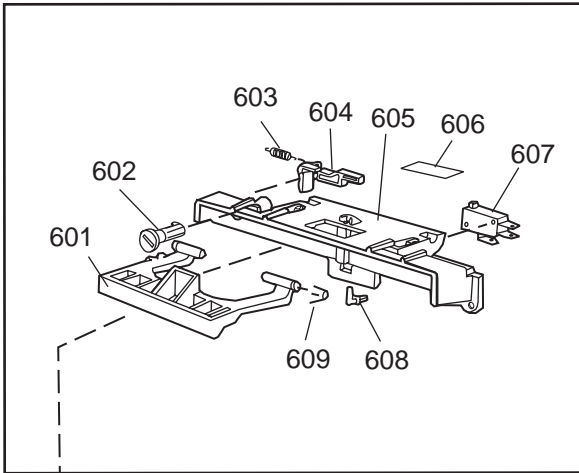

Datum
2003-03-24
Date

PANEL

CONTROL PANEL AND RELATED PARTS

Control panel and related parts

ASKO, 1375 US - SS Bi (DW952)

Pos	Spare part No.	Description	Qty	Comment
601	8057541-33	Door Handle, Black DW 05/06	1 Pcs	
602	8057545	Rotary catch, child safety '	1 Pcs	
603	8057546	SPRING, SafetyCatch 05/06 DW	1 Pcs	
604	8057544	Arm, SafetyCatch 05/06 DW	1 Pcs	
605	8057539	Bracket 4 Switch/Handle 05/0	1 Pcs	
605-a	8902085	Screw 20T for Plastic	2 Pcs	
606	8071098	Cover for Micro Switch	1 Pcs	
607	8055473	Door Switch - DW 05/06	1 Pcs	
608	8057542	Actuator, Doorswitch 05/06 D	1 Pcs	
609	8007078	Spring 02 Handle, DW	1 Pcs	
612	8070896-95	Decor Insert 1375 SS	1 Pcs	
614	8071680-69	Control Panel 05/06 DW	1 Pcs	
614	8057538-69	Cover Main Switch Black 05'	1 Pcs	
617	8057540	Bracket, program timer '05	1 Pcs	
617-a	8900944	Screw Toe Kick 20 Torx	2 Pcs	
618	8060017	Timer 05/06 DW	1 Pcs	
618-a	8900944	Screw Toe Kick 20 Torx	2 Pcs	
618-b	8901413	Lock Washer, laundry tops	2 Pcs	
619	8057941	Switch, temp hi/lo DW	2 Pcs	
624	8071416	Cable harness 1375	1 Pcs	
627	8057982-33	Push Button Black DW 13-17	2 Pcs	
628	8006970	Circlip	1 Pcs	
628	8056521	Clip Knobs - Mechanical	1 Pcs	
629	8801111-33	Knob, compl. black DW 05/06	1 Pcs	
630	8057959	DECOR STRIP KNOB ASKO DW95	1 Pcs	
690	8073096	INSTR. GENERAL D/WASHER USA	1 Pcs	
690	8071435	INSTRUCTIONS 1365-75-85 CA/US	1 Pcs