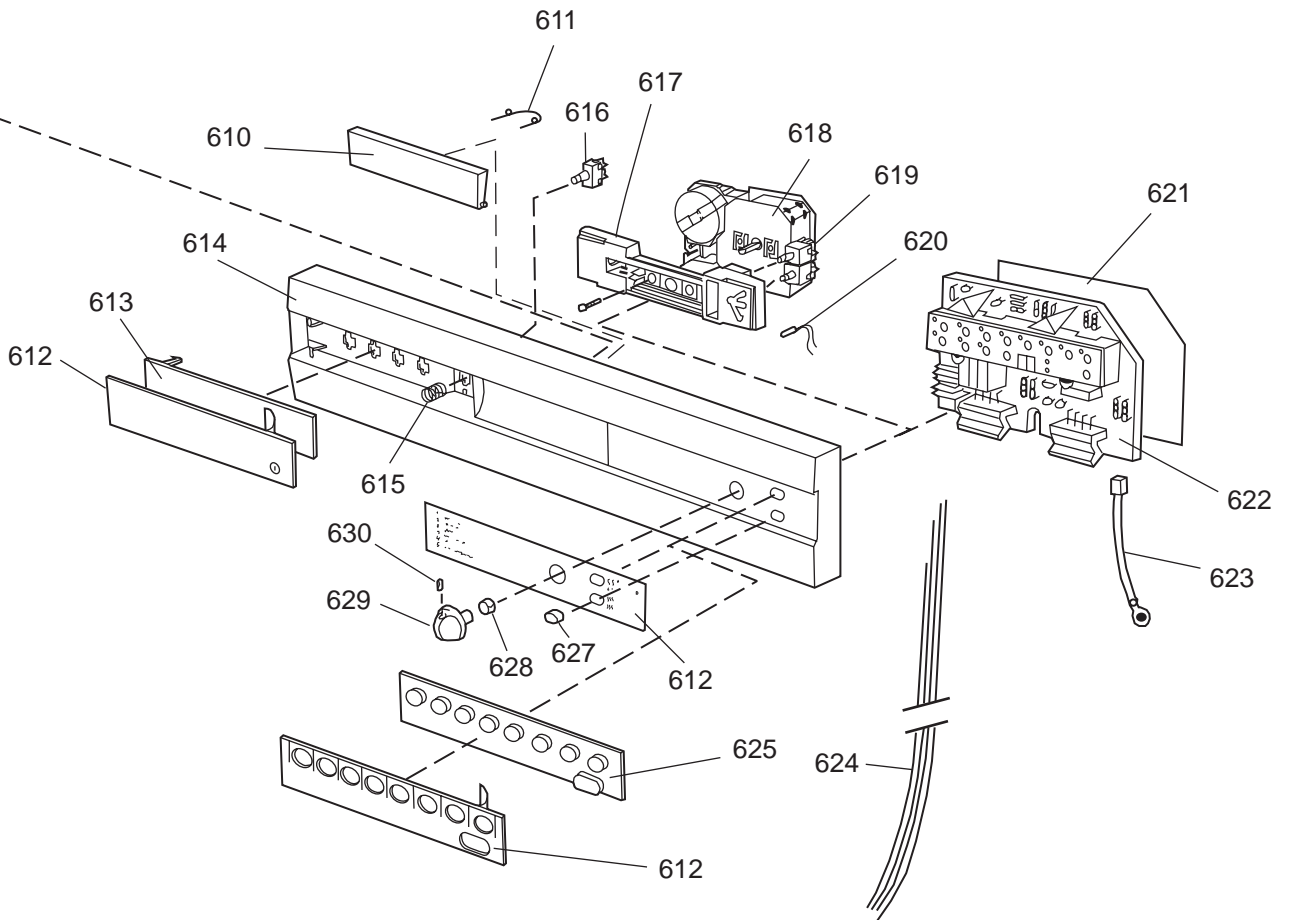

Datum
2003-03-24
Date

PANEL

CONTROL PANEL AND RELATED PARTS

Control panel and related parts

ASKO, 1375 US - SS Bi (DW952)

Pos	Spare part No.	Description	Qty	Comment
601	8057541-33	Door Handle, Black DW 05/06	1 Pcs	
602	8057545	Rotary catch, child safety '	1 Pcs	
603	8057546	SPRING, SafetyCatch 05/06 DW	1 Pcs	
604	8057544	Arm, SafetyCatch 05/06 DW	1 Pcs	
605	8057539	Bracket 4 Switch/Handle 05/0	1 Pcs	
605-a	8902085	Screw 20T for Plastic	2 Pcs	
606	8071098	Cover for Micro Switch	1 Pcs	
607	8055473	Door Switch - DW 05/06	1 Pcs	
608	8057542	Actuator, Doorswitch 05/06 D	1 Pcs	
609	8007078	Spring 02 Handle, DW	1 Pcs	
612	8070896-95	Decor Insert 1375 SS	1 Pcs	
614	8071680-69	Control Panel 05/06 DW	1 Pcs	
614	8057538-69	Cover Main Switch Black 05'	1 Pcs	
617	8057540	Bracket, program timer '05	1 Pcs	
617-a	8900944	Screw Toe Kick 20 Torx	2 Pcs	
618	8060017	Timer 05/06 DW	1 Pcs	
618-a	8900944	Screw Toe Kick 20 Torx	2 Pcs	
618-b	8901413	Lock Washer, laundry tops	2 Pcs	
619	8057941	Switch, temp hi/lo DW	2 Pcs	
624	8071416	Cable harness 1375	1 Pcs	
627	8057982-33	Push Button Black DW 13-17	2 Pcs	
628	8006970	Circlip	1 Pcs	
628	8056521	Clip Knobs - Mechanical	1 Pcs	
629	8801111-33	Knob, compl. black DW 05/06	1 Pcs	
630	8057959	DECOR STRIP KNOB ASKO DW95	1 Pcs	
690	8073096	INSTR. GENERAL D/WASHER USA	1 Pcs	
690	8071435	INSTRUCTIONS 1365-75-85 CA/US	1 Pcs