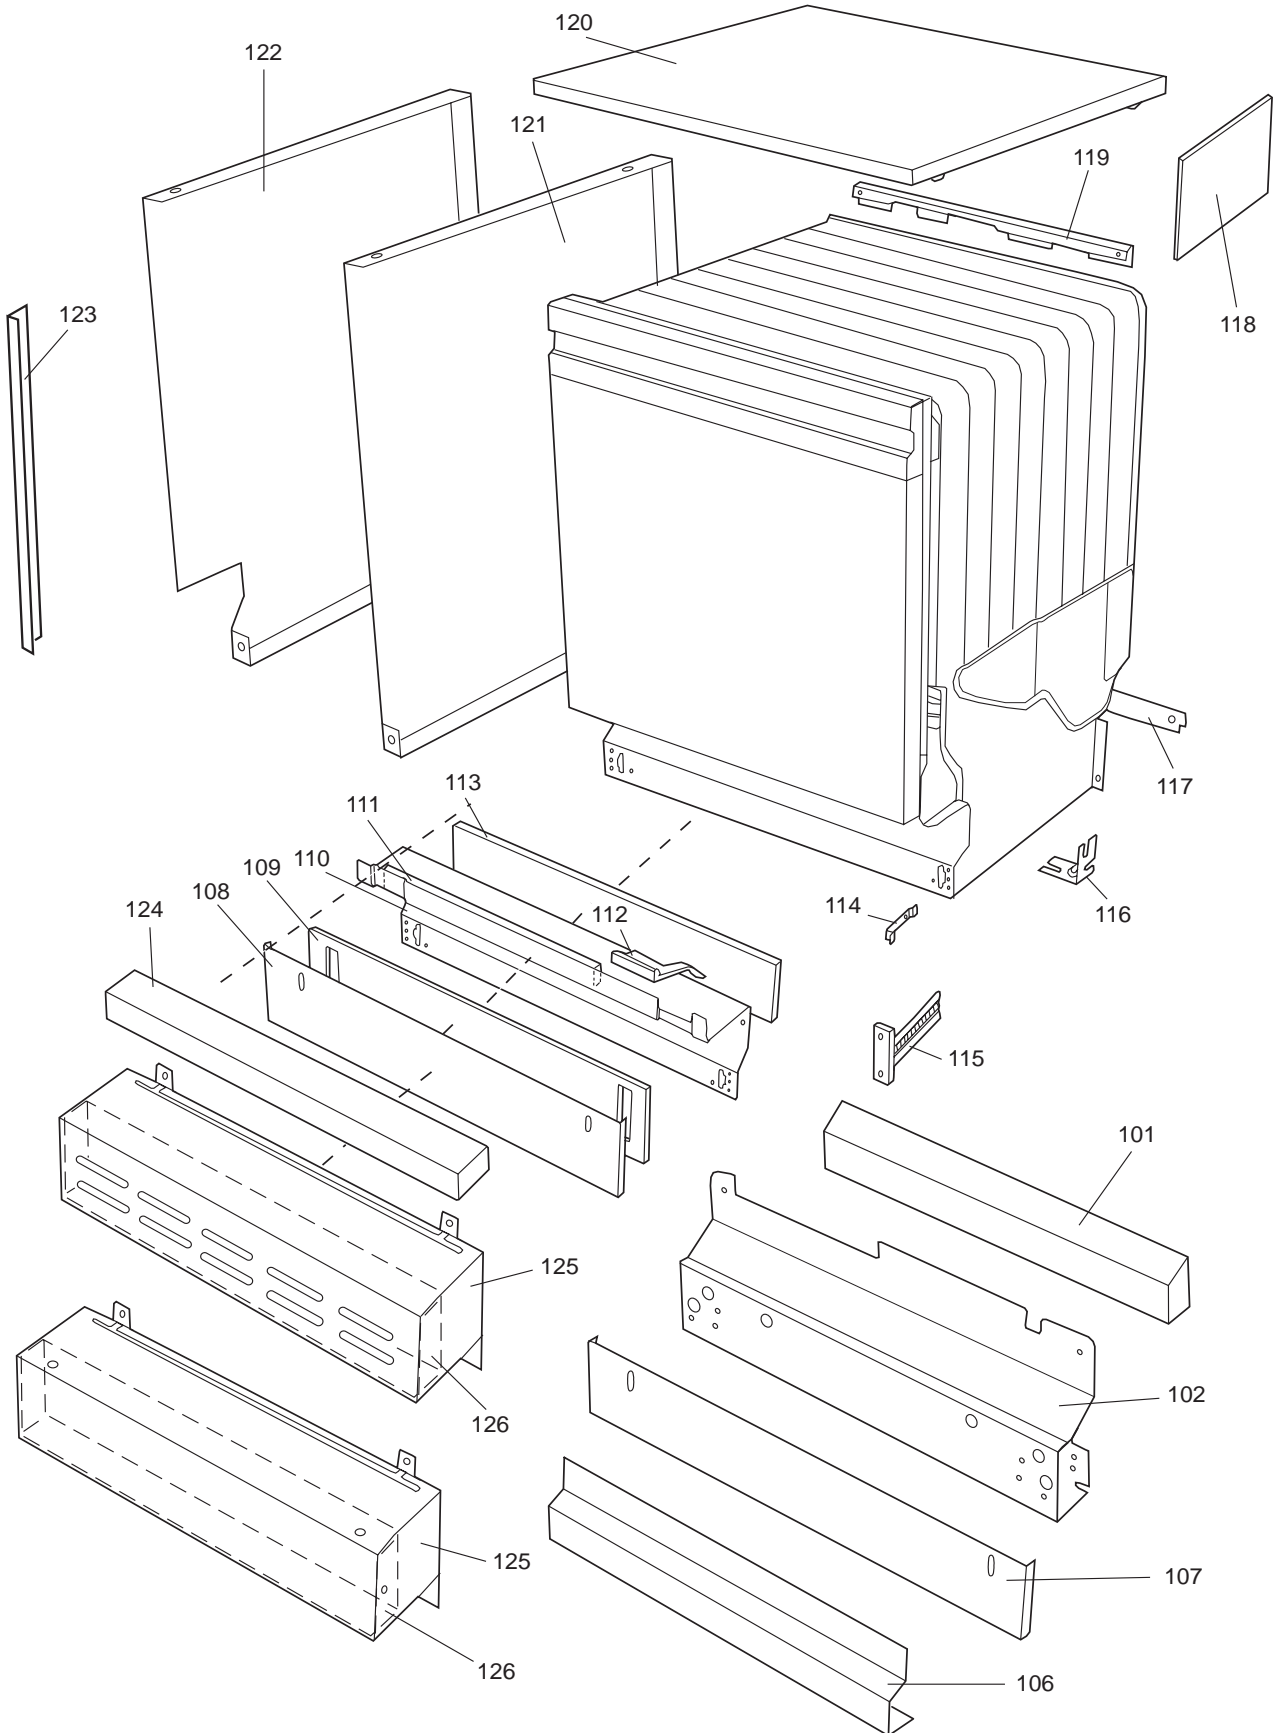

Datum
2003-03-24
Date

YTTERHÖLJE

CASING AND RELATED PARTS

Casing and related parts

ASKO, 1375 US - SS Bi (DW952)

Pos	Spare part No.	Description	Qty	Comment
108	8059758-81	Kick Plate Grey	1 Pcs	
108-a	8900944	Screw Toe Kick 20 Torx	2 Pcs	
109	8070743	Insulation, Toe-Kick 05/06 D	1 Pcs	
110	8057526	Guard Plate DW05 & 06	1 Pcs	
110-a	8902357	Screw	4 Pcs	
111	8060041	Sealing strip, protect plte	1 Pcs	
112	8058486	Drip Guard Overflow 05/06 DW	1 Pcs	
113	8058353	Sound Absorb Guard	1 Pcs	
114	8057550	Spring Adj. Bracket 05/06 DW	2 Pcs	
114-a	8902131	Screw, disc.jh 11-99	2 Pcs	
115	8057549	Bracket/Toe Kick 05/06 DW	2 Pcs	
124	8070615	Sealing Lower Panel DW 05/06	1 Pcs	
125	8057100-95	Lower Cover 05/06 DW	1 Pcs	
125-a	8900352	Screw Access Panel 05/06	2 Pcs